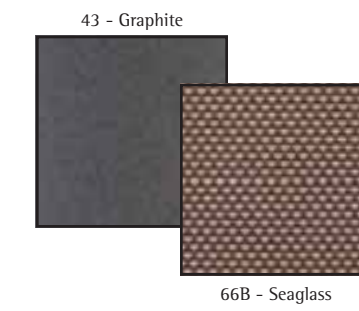

597200 Large Dining Table - Base Only

595500 Gathering Height Table - Base Only

596600 Bar Height Table - Base Only

Arkadia Padded Sling options also available. See Price List for details.

Designer Suggested Combinations:

16E - Havana Wheat Pictured

66B - Seaglass

66E - Augustine Raffia