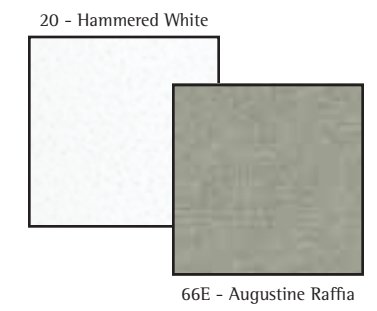

597200 Large Dining Table - Base Only

595500 Gathering Height Table - Base Only

596600 Bar Height Table - Base Only

Arkadia Padded Sling options also available. See Price List for details.

Designer Suggested Combinations: