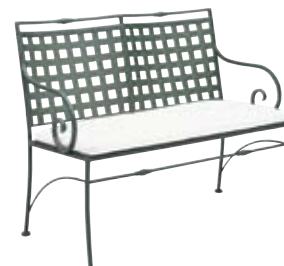

SHEFFIELD

Designed by Herbert Saiger

3C0001  
Dining Arm Chair

3C0002  
Dining Side Chair

3C0021  
Dining Arm Chair  
with Arm Rest

3C0010  
Barrel Dining Chair

3C0066  
Coil Spring Dining Chair

3C0266  
Coil Spring Dining Chair  
with Arm Rest

3C0081  
Bar Stool

3C0004  
Bench  
3CW005  
Optional Bench Cushion

3C0006  
Lounge Chair  
3C0086  
Ottoman

3C0065  
Spring Lounge Chair

3C0019  
Loveseat

3C0020  
Sofa

3C0070  
Adjustable Chaise Lounge with Cushion