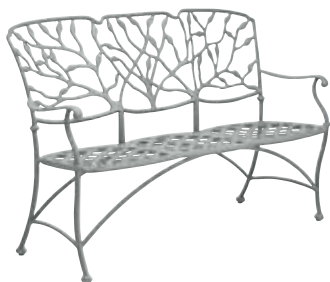

HERITAGE

Designed by John Caldwell

**8F0410**  
Dining Arm Chair

**8F0412**  
Dining Side Chair

**8F0401**  
Dining Arm Chair -  
Loose Cushion

**8F0402**  
Dining Side Chair -  
Loose Cushion

**8F0481**  
Swivel Bar Stool

**8F0415**  
Three-Seat Bench

**8F0406**  
Lounge Chair  
**8F0486**  
Ottoman

**8F0470**  
Adjustable Chaise Lounge

**8F4860**  
48" Round Motif Dining Table\*

\*Additional sizes available - all motif table sizes use the leg design shown.