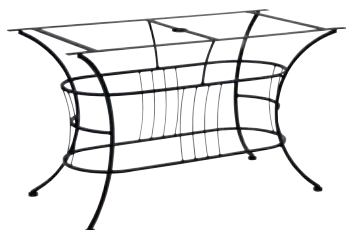

EASTON

Designed by Shaun Sweeney

1N0001
Dining Arm Chair - Stackable

1N0002
Dining Side Chair - Stackable

1N0009
Bistro Arm Chair - Stackable

1N0010
Barrel Chair - Stackable

1N0066
Coil Spring Dining Chair

1N0005
Bench and a Half

1N0081
Stationary Bar Stool

1N0065
Spring Lounge Chair with Cushions
1N0086
Ottoman with Cushion

1N0019
Loveseat with Cushions

1N0020
Sofa with Cushions

1N0070
Adjustable Chaise Lounge with Cushion

1N2400
End Table Base

1N5400
Chat Table Base

1N4800
Dining Table Base

1N7200
Large Dining Table Base