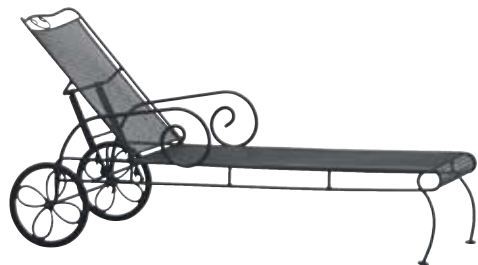

CANTEBURY

7L0010  
Barrel Dining Chair

7L0088  
Coil Spring Barrel Chair

7LM085  
Barrel Swivel Rocker

7L0079  
Gliding Barrel Loveseat

7L0070  
Adjustable Chaise Lounge